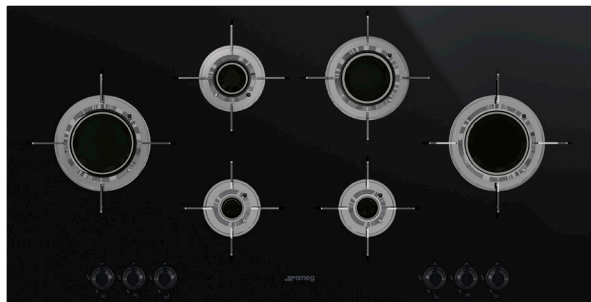

PVL6106CNAU

100CM DOLCE STIL NOVO BLADE FLAME GAS COOKTOP

MADE IN ITALY

Since 1948

Dimensions	1000mmW x 92mmH x 510mmD
Finish	Black ceramic glass
Capacity	6 burner Left 12.6 mj/hr Front Centre Left 4.0 mj/hr Rear Centre Left 6.1 mh/hr Front Centre Right 4.0 mj/hr Rear Centre Right 9.0 mj/hr Right 12.6 mj/hr
Warranty	Five years parts and labour

LOW ENERGY CONSUMPTION

Blade Flame's single, vertical flame ensures extremely efficient use of gas. When cooking, even, optimal heat is delivered directly to the base of the cooking vessel, reducing heat loss.

SUPERIOR PERFORMANCE

The Blade Flame gas burners are patented and exclusive to Smeg. They deliver a continuous ring of vertical flame to guarantee maximum heat transfer, reduce heat dispersion and increase efficiency by 20% compared to standard gas burners.

PVL6106CNAU

100CM DOLCE STIL NOVO BLADE FLAME GAS COOKTOP

MADE IN ITALY

Since 1948

COOKTOP FEATURES

Dimensions	1000mmW x 92mmH x 510mmD
Finish	Black ceramic glass
Installation	Top mount or flush mount
Capacity	6 burner Left 12.6 mj/hr Front Centre Left 4.0 mj/hr Rear Centre Left 6.1 mh/hr Front Centre Right 4.0 mj/hr Rear Centre Right 9.0 mj/hr Right 12.6 mj/hr
Ignition	Automatic electronic
Gas Connection	Set for natural gas — regulator supplied Adaptable for ULPG — no regulator required
Power	220-240 V 50/60Hz 1W
Safety	Flame failure device
Warranty	Five years parts and labour