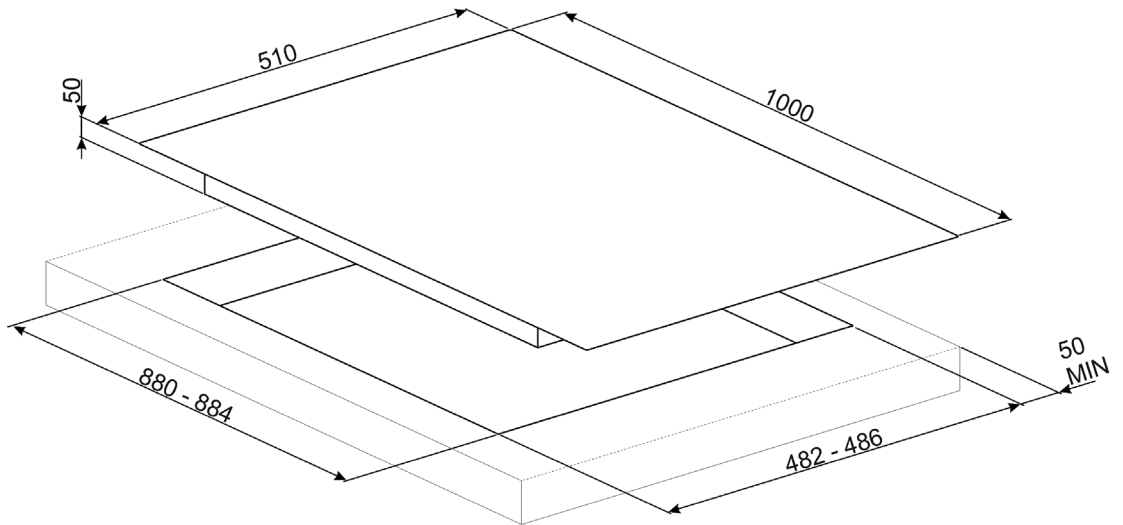

PVL6106CNAU

100CM DOLCE STIL NOVO BLADE FLAME GAS COOKTOP

MADE IN ITALY

Since 1948

Dimensions	1000mmW x 92mmH x 510mmD
Power	220-240 V 50/60Hz 1W
Warranty	Five years parts and labour

TOPMOUNT

FLUSHMOUNT