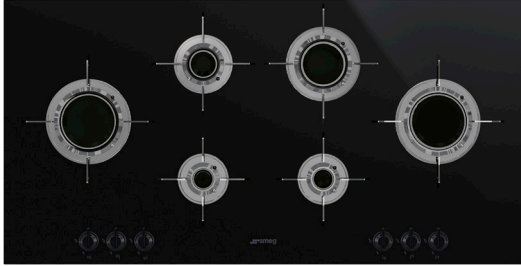

PVL6106CNAU

100CM DOLCE STIL NOVO BLADE FLAME GAS COOKTOP

MADE IN ITALY

Since 1948

COOKTOP FEATURES

Dimensions	1000mmW x 92mmH x 510mmD
Finish	Black ceramic glass
Installation	Top mount or flush mount
Capacity	6 burner Left 12.6 mj/hr Front Centre Left 4.0 mj/hr Rear Centre Left 6.1 mh/hr Front Centre Right 4.0 mj/hr Rear Centre Right 9.0 mj/hr Right 12.6 mj/hr
Ignition	Automatic electronic
Gas Connection	Set for natural gas — regulator supplied Adaptable for ULPG — no regulator required
Power	220-240 V 50/60Hz 1W
Safety	Flame failure device
Warranty	Five years parts and labour

KPDSN100F

KPDSN100I

KPDSN100L

KPDSN100B

OPTIONAL ACCESSORIES

- 1 x Artistic pan stands, Birds design (KPDSN100B)
- 1 x Artistic pan stands, Fruit design (KPDSN100F)
- 1 x Artistic pan stands, Butterflies design (KPDSN100I)
- 1 x Artistic pan stands, Leaves design (KPDSN100L)

PVL6106CNAU

100CM DOLCE STIL NOVO BLADE FLAME GAS COOKTOP

MADE IN ITALY

Since 1948

Dimensions	1000mmW x 92mmH x 510mmD
Power	220-240 V 50/60Hz 1W
Warranty	Five years parts and labour

TOPMOUNT

FLUSHMOUNT