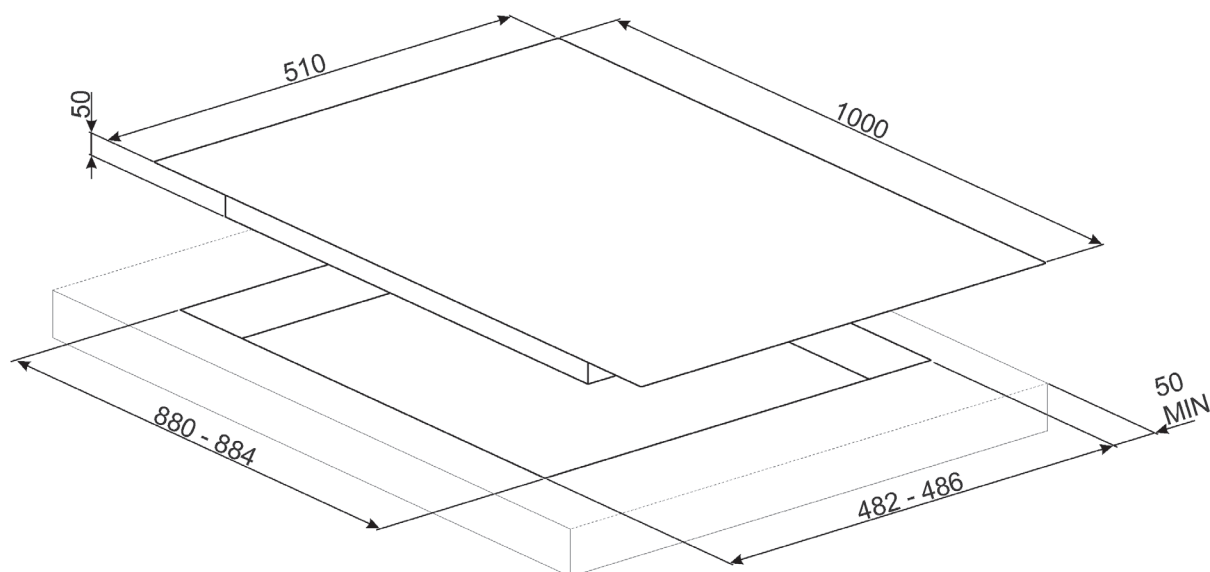

PVL6106CNAU

100CM DOLCE STIL NOVO BLADE FLAME GAS COOKTOP

MADE IN ITALY

Since 1948

Dimensions	1000mmW x 92mmH x 510mmD
Power	220-240 V 50/60Hz 1W
Warranty	Five years parts and labour

TOPMOUNT

FLUSHMOUNT